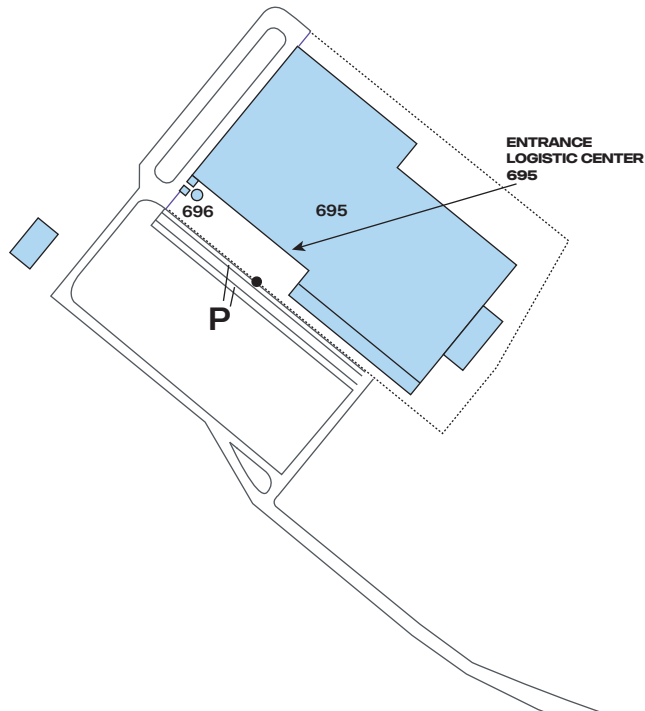

SITE MAP SCANIA OSKARSHAMN

- 604 Head office MB/MC
- 605 Goods unloading
- 606, 609, 610 Assembly workshop and Logistics
- 607 High storage
- 608, 620, 621 Press shop
- 612 Topcoat paint shop
- 614 Main reception Sandåsa
- 615 Goods reception
- 617 Scania Health Center
- 625 Logistics maintenance workshop
- 630, 645 MB Logistics
- 640 Primer paint shop
- 640 Scania Academy ●
- 649 Body shop
- 650 Restaurant Furan
- 653, 655, 672 Technical Center
- 675 Service building - Loading
- 680 Press shop office
- 695 Logistic center (OLO)
- 696 Goods reception OLO