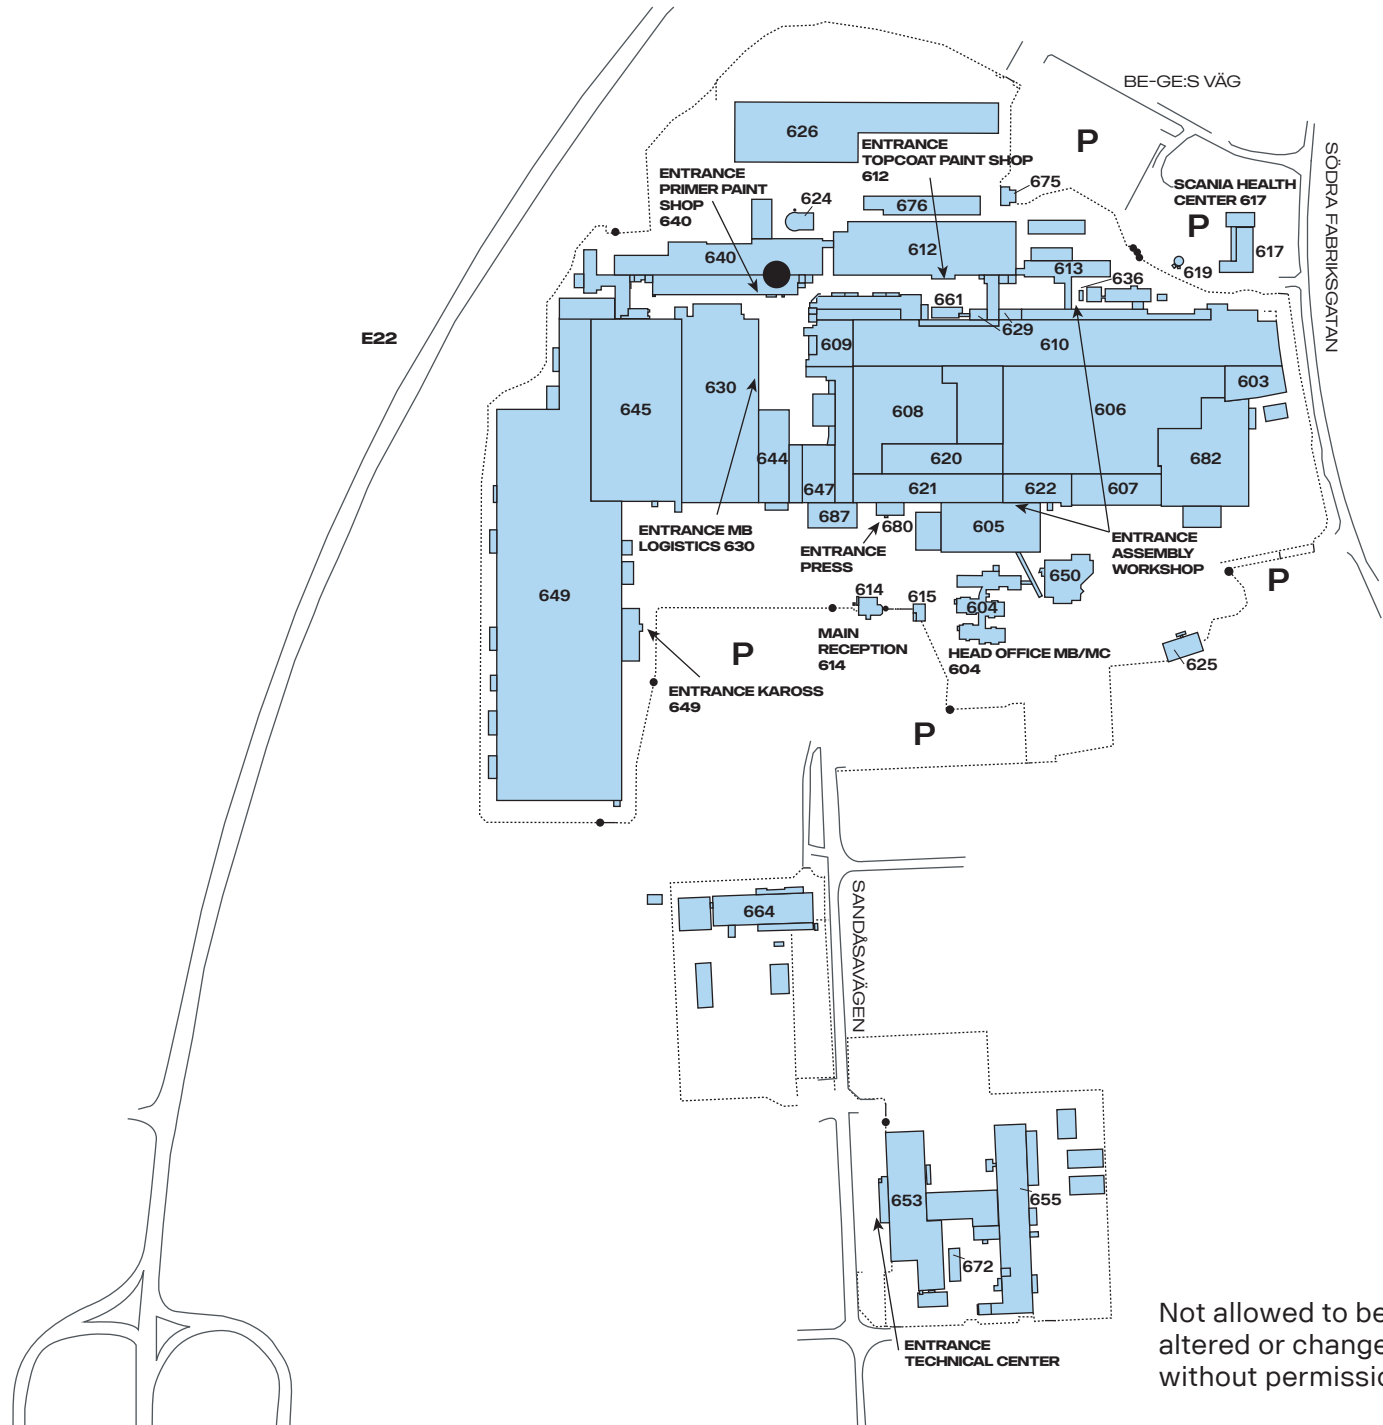

SITE MAP SCANIA OSKARSHAMN

- 604 Head office MB/MC
- 605 Goods unloading
- 606, 609, 610 Assembly workshop and Logistics
- 607 High storage
- 608, 620, 621 Press shop
- 612 Topcoat paint shop
- 614 Main reception Sandåsa
- 615 Goods reception
- 617 Scania Health Center
- 625 Logistics maintenance workshop
- 630, 645 MB Logistics
- 640 Primer paint shop
- 640 Scania Academy ●
- 649 Body shop
- 650 Restaurant Furan
- 653, 655, 672 Technical Center
- 675 Service building - Loading
- 680 Press shop office
- 695 Logistic center (OLO)
- 696 Goods reception OLO