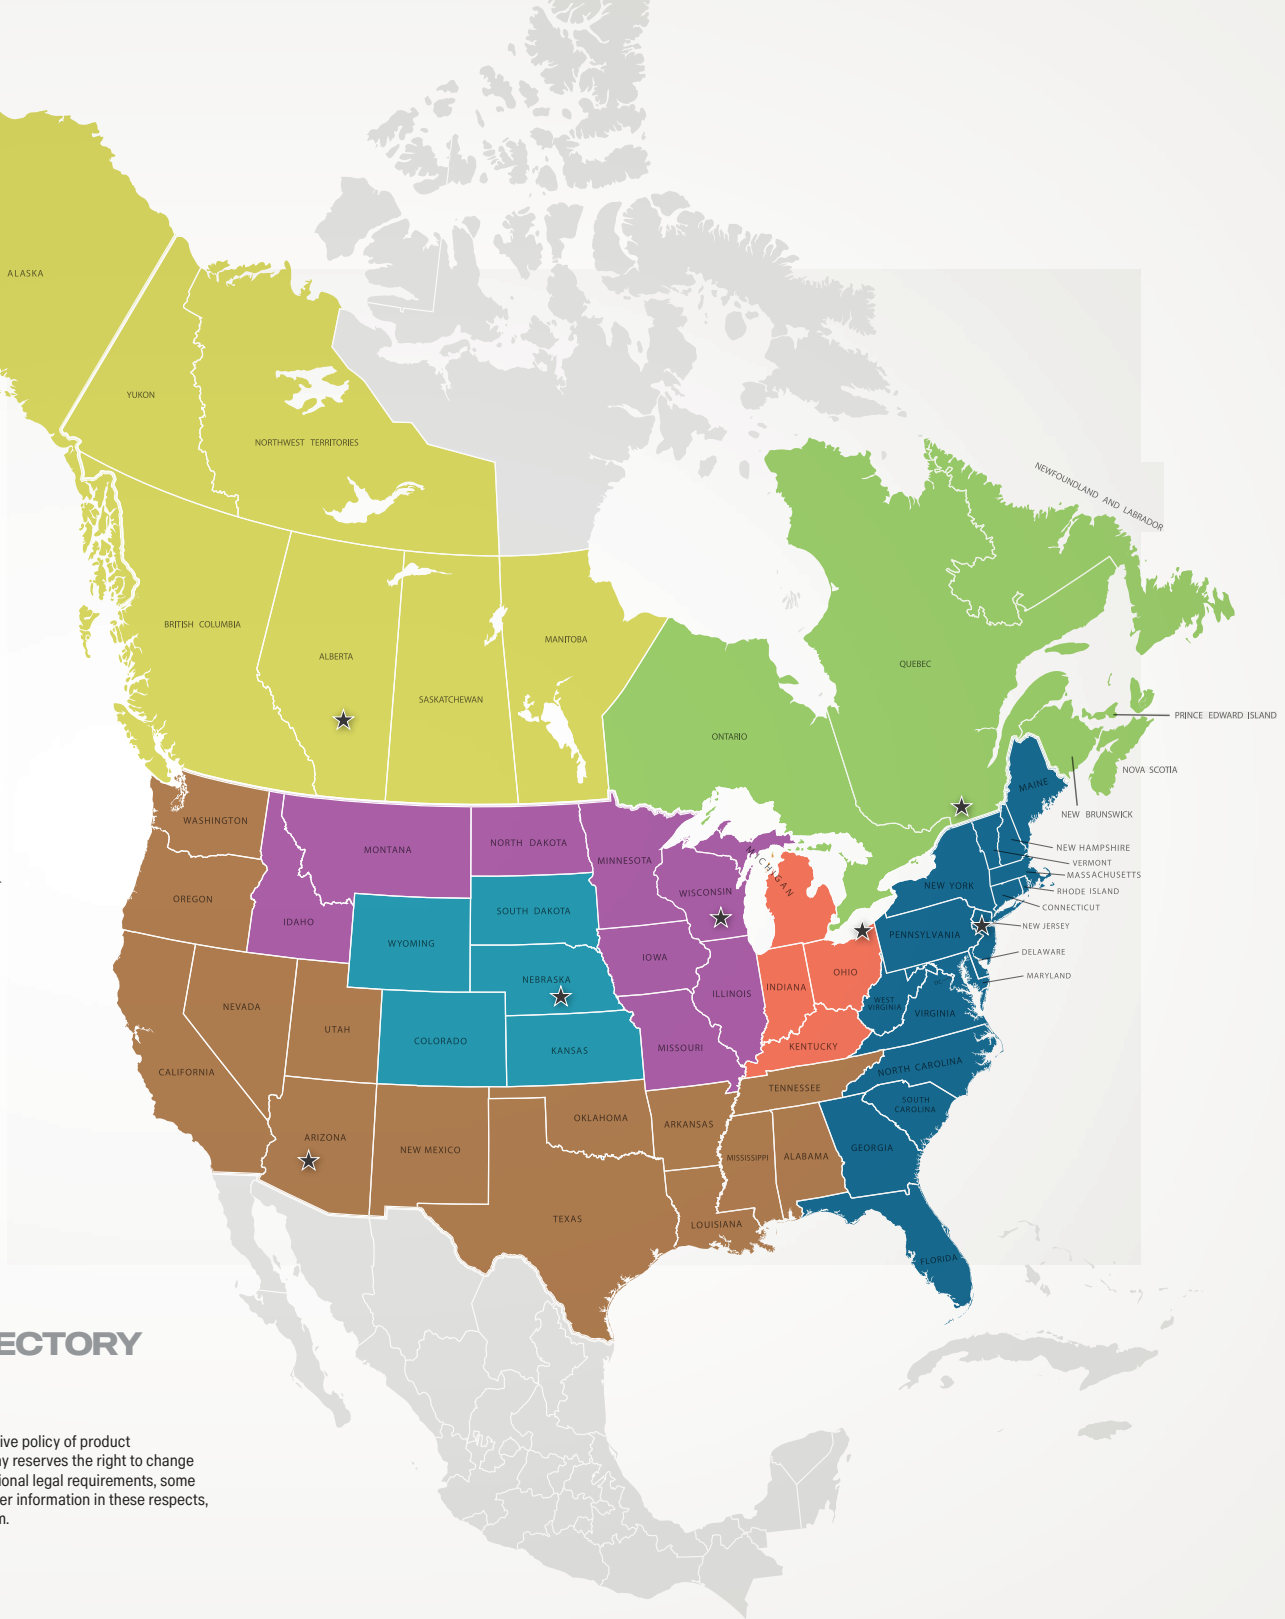

INDUSTRIAL DISTRIBUTORS TERRITORY MAP

★ DISTRIBUTOR HEADQUARTERS

- **ADF DIESEL** +1 (514) 684-0440
  2355 Boulevard Hymus // Dorval, Quebec, Canada H9P 1J8
- **COLLICUTT ENERGY SYSTEMS – CA** +1 (403) 309-9250
  8133 Edgar Industrial Close // Red Deer, Alberta, Canada T4P 3R4
- **HUSKER POWER PRODUCTS** +1 (402) 463-1531
  2955 W Highway 6 // Hastings, NE 68901
- **LOFTIN EQUIPMENT** +1 (602) 272-9466
  12 North 45th Avenue // Phoenix, AZ 85043
- **MACK BORING & PARTS COMPANY** +1 (908) 964-0700
  245 Belmont Drive // Somerset, NJ 07083
- **MCDONALD EQUIPMENT COMPANY (MECO)** +1 (646) 344-4804
  37200 Vine Street // Willoughby, OH 44094
- **HAMILTON POWER SOLUTIONS** +1 (800) 806-7553
  1835 Haynes Drive // Sun Prairie, WI 53590

FIND THE MOST CURRENT DEALER DIRECTORY
www.scaniausa.com/dealersearch

Scania U.S.A. Inc.
121 Interpark Blvd., Ste 1002
San Antonio, TX 78216
na.sales@scania.com
www.scaniausa.com

Edition 2022.02 © Scania U.S.A. Inc. Scania pursues an active policy of product development and improvement. For this reason the company reserves the right to change specifications without prior notice. Furthermore, due to national legal requirements, some accessories may not be available in local markets. For further information in these respects, please contact your local dealer or visit www.scaniausa.com.