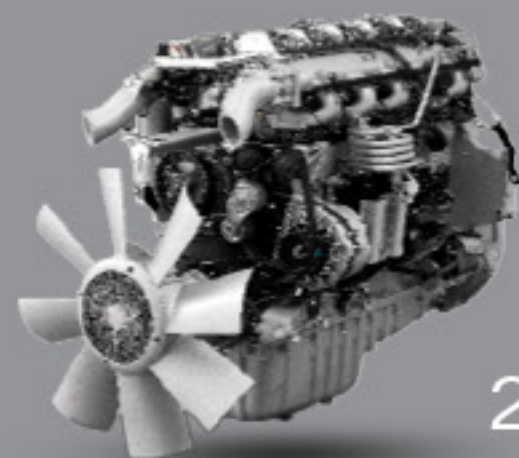

280 hp / 340 hp

Opticruise / Allison transmission

L

P

G

R

Waste handling

City distribution

420 hp / 460 hp

Opticruise transmission

G

R

Construction

Long haulage

SCANIA